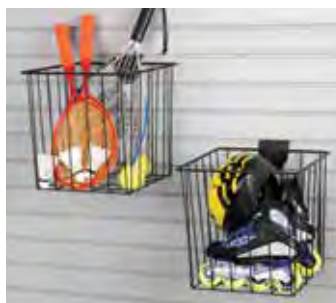

ORGwall accessories

Single Hook

4" Double Hook

Hoop Hook

Big Hook

Handle Hook

Horizontal Hook

Ski Hook

Paper Towel Bar

Magnetic Tool Bar

Spray Can Rack

Hand Tool Rack

Universal Tray

Drawer Tray

Pull-out Basket

Small Basket

Medium Basket

Large Basket

Silver Track accessories

Silver Track Screw Cap Cover

Large Cap Cover

Small Cap Cover

5" Double Hook

Basket Hook

Horizontal Bike Rack

9" Double Hook

Big Tool Hook

Vertical Bike Hook

Activity Hook

Fishing Rod Hook

Hose Hook

Small Storage Bin