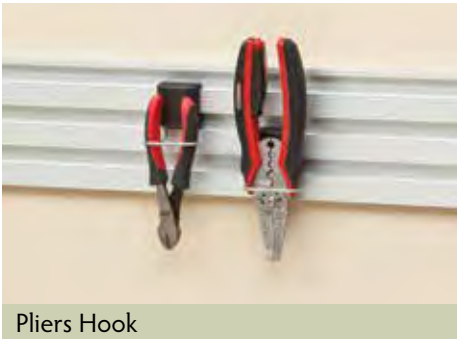

Horizontal Bike Rack

9" Double Hook

Big Tool Hook

Vertical Bike Hook

Activity Hook

Fishing Rod Hook

Hose Hook

Small Storage Bin

Medium Storage Bin

Large Storage Bin

Paper Holder Set

Screwdriver Hook

Wrench Hook

Pliers Hook

Shelf Bracket

Single Hook

Coordinating options

Aluminum Leg

Bar Handle - 6", 15"

Extruded Aluminum Handle

Note: Although we make every effort to ensure color accuracy in our printing process, your final product may not be an exact match to the images displayed. See your ORG Home Dealer for a complete selection of finishes, hardware, and trim.